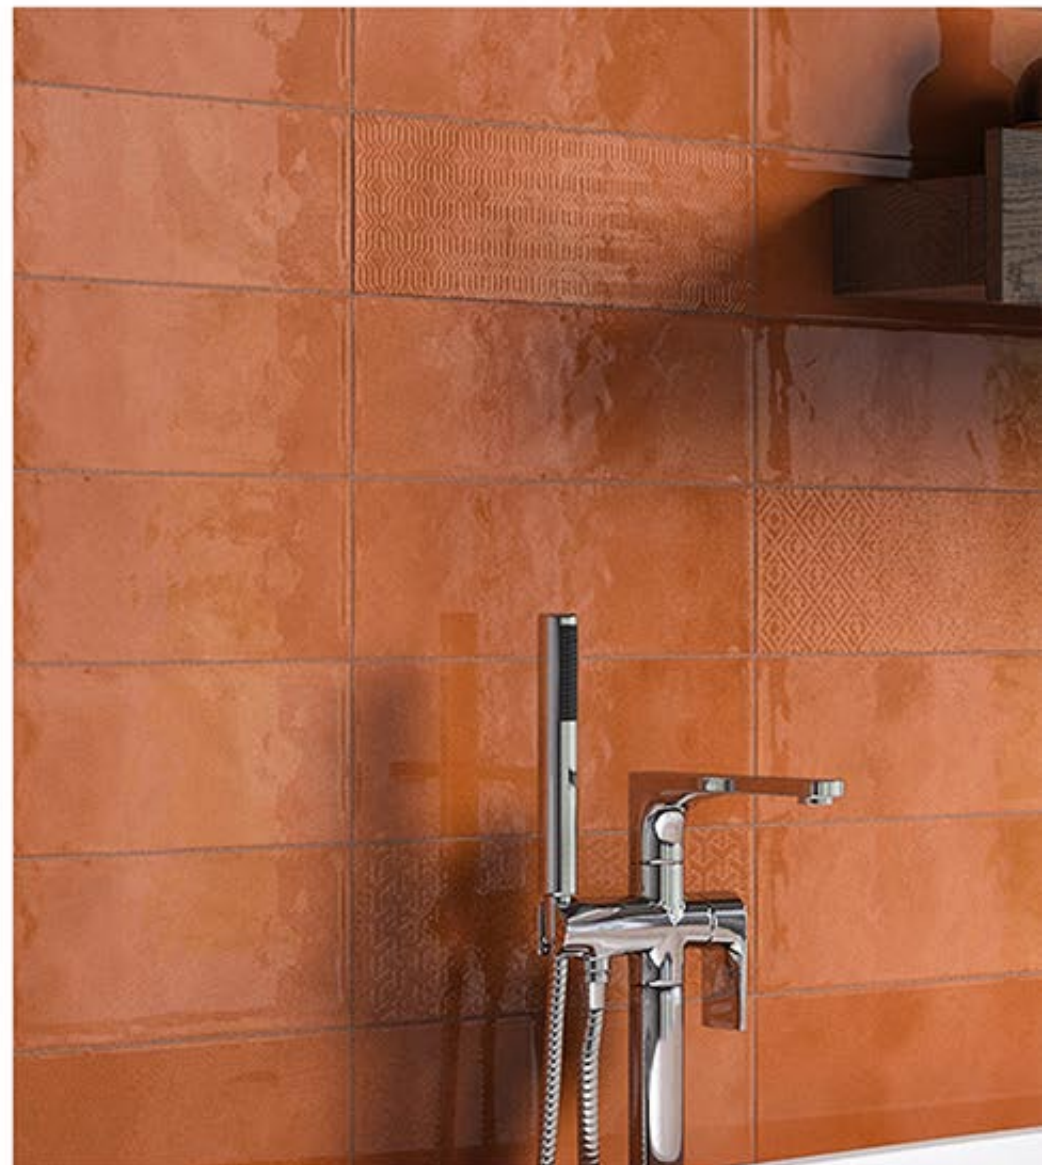

# ROME ORANGE

4" X 12"

Rome Orange is a combination of yellow and red and is considered an energetic color.

Orange calls to mind feelings of excitement, enthusiasm

ROME ORANGE

ROME ORANGE GEO