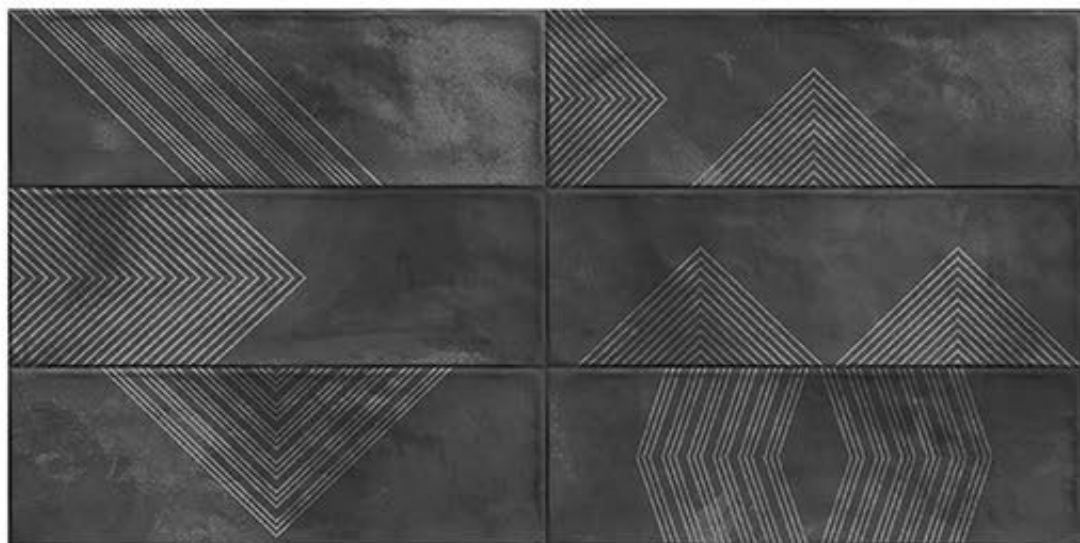

ROME CHARCOL ERA