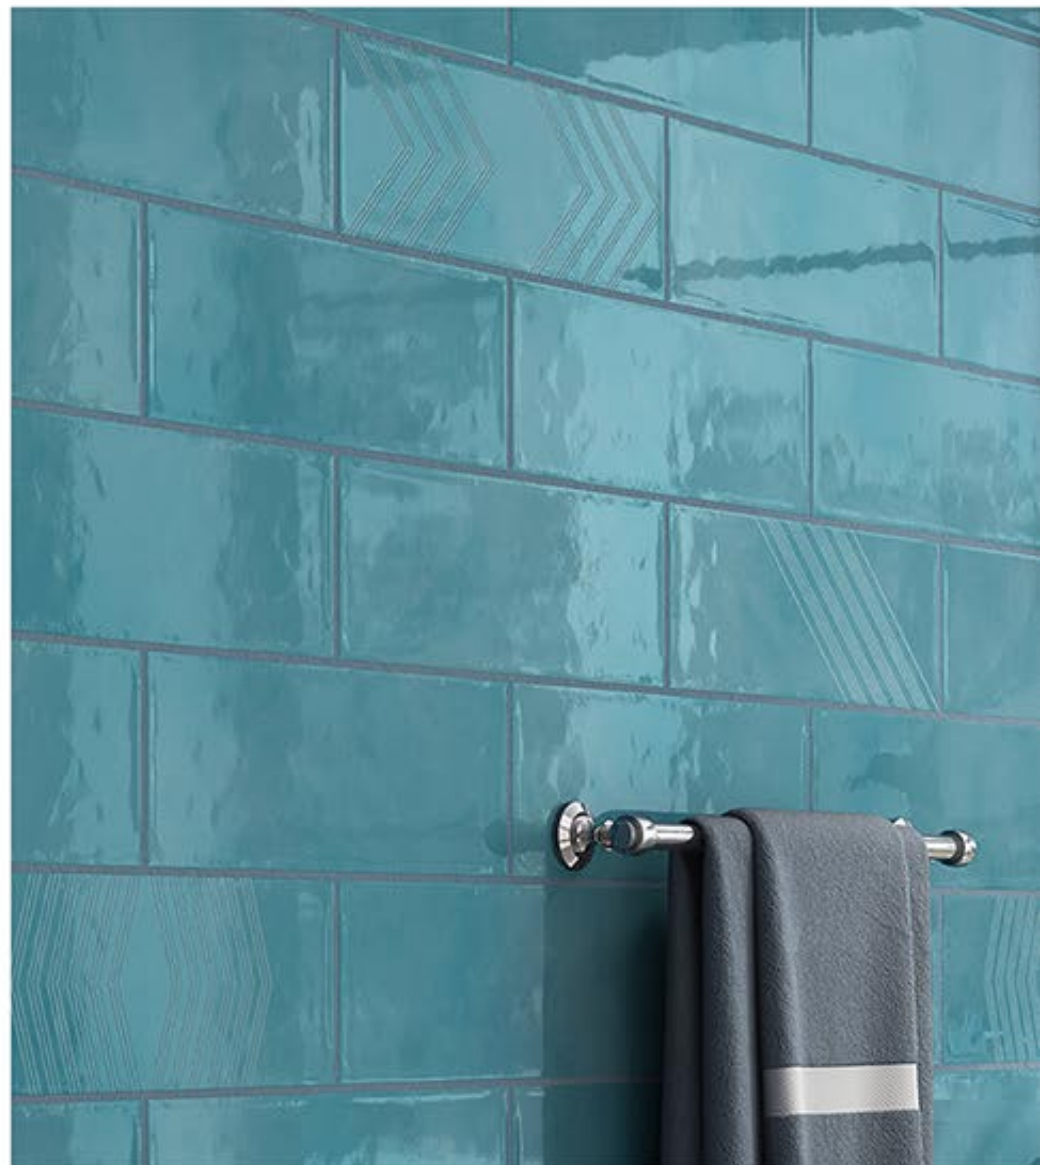

ROME AQUA

4" X 12"

Rome Aqua has a vibrant, striking tone, making it a wonderful accent in designs. You can combine it with other cool colors like dark grays or black, or you can pair it with warm colors like yellows or bright oranges for something that pops.